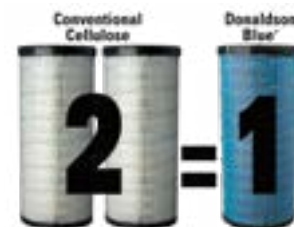

Donaldson Blue Air Filters with Ultra-Web® fine fiber media allow you to go *Twice the Distance* between service. Durable, robust and designed to perform in extreme temperature and humidity conditions; high capacity/high efficiency.